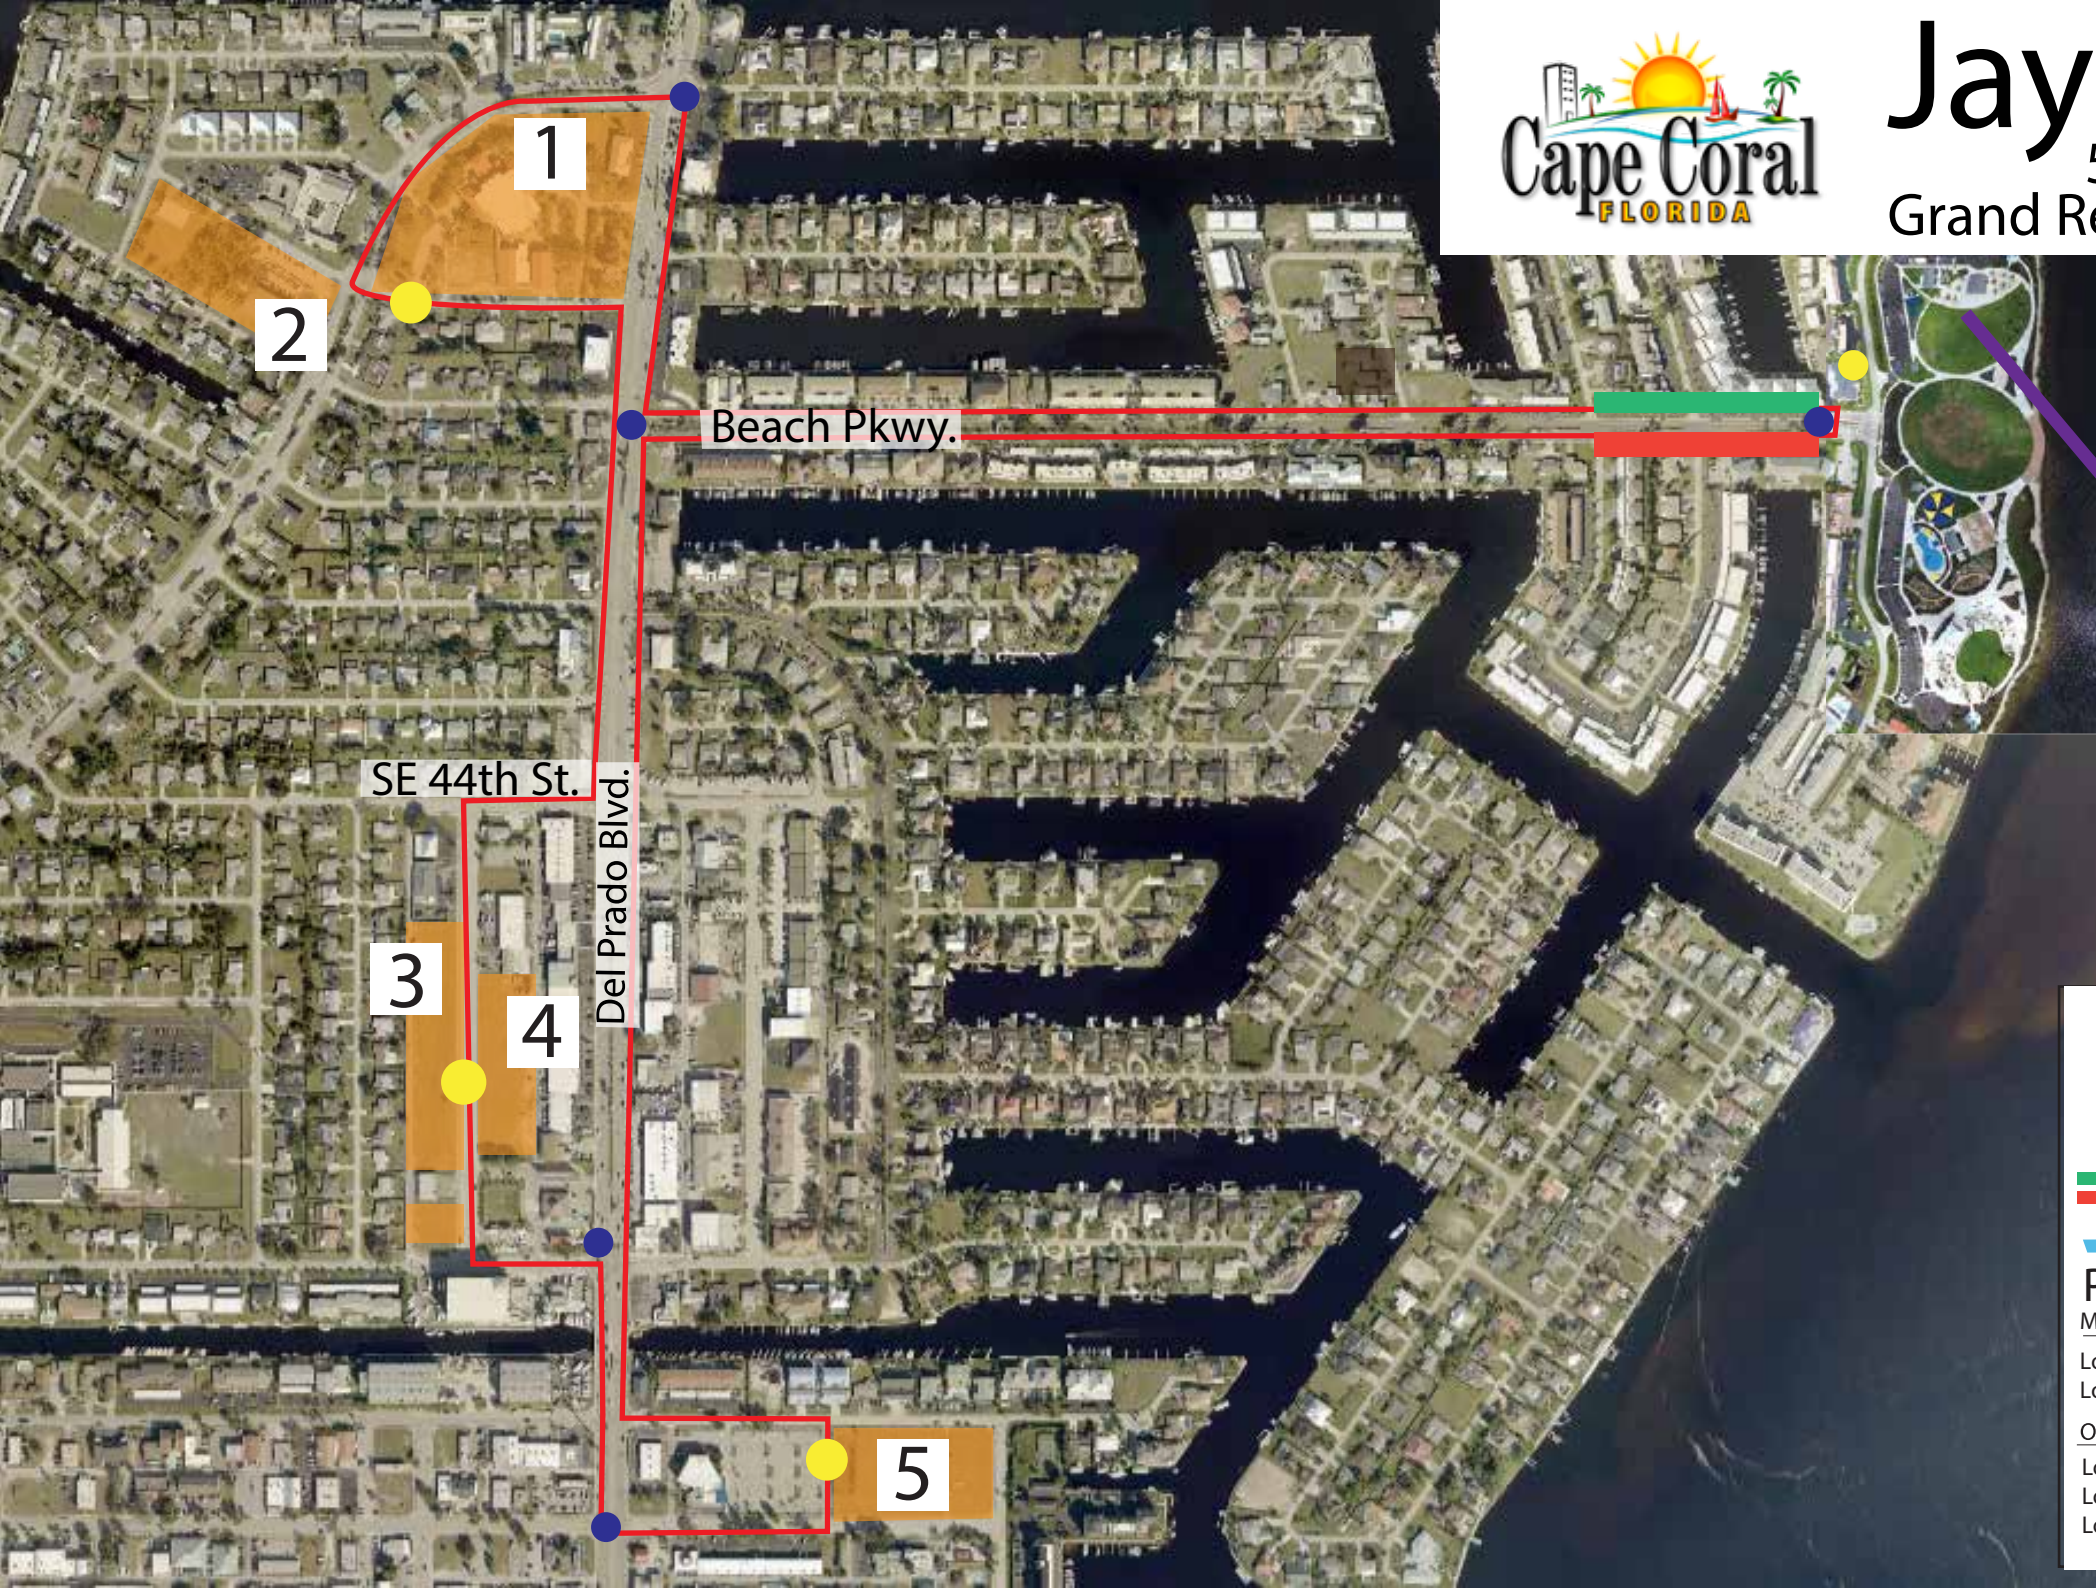

Jaycee Park

50th Year Anniversary
Grand Reopening Celebration

- Shuttle Drop/Pickup
- Police
- Off Site Parking
- Pickup
- Dropoff
- Disabled Parking
- Vendor Parking

Parking

Main parking is located at Lot 1 and 2

Lot 1 - 4117 Coronado Pkwy, Cape Coral, FL 33904
Lot 2 - 4140 Coronado Pkwy, Cape Coral, FL 33904

Overflow Parking

Lot 3 - 4508 SE 15th Ave, Cape Coral, FL 33904
Lot 4 - 4427 SE 15th Ave, Cape Coral, FL 33904
Lot 5 - 1629 SE 47th St, Cape Coral, FL 33904